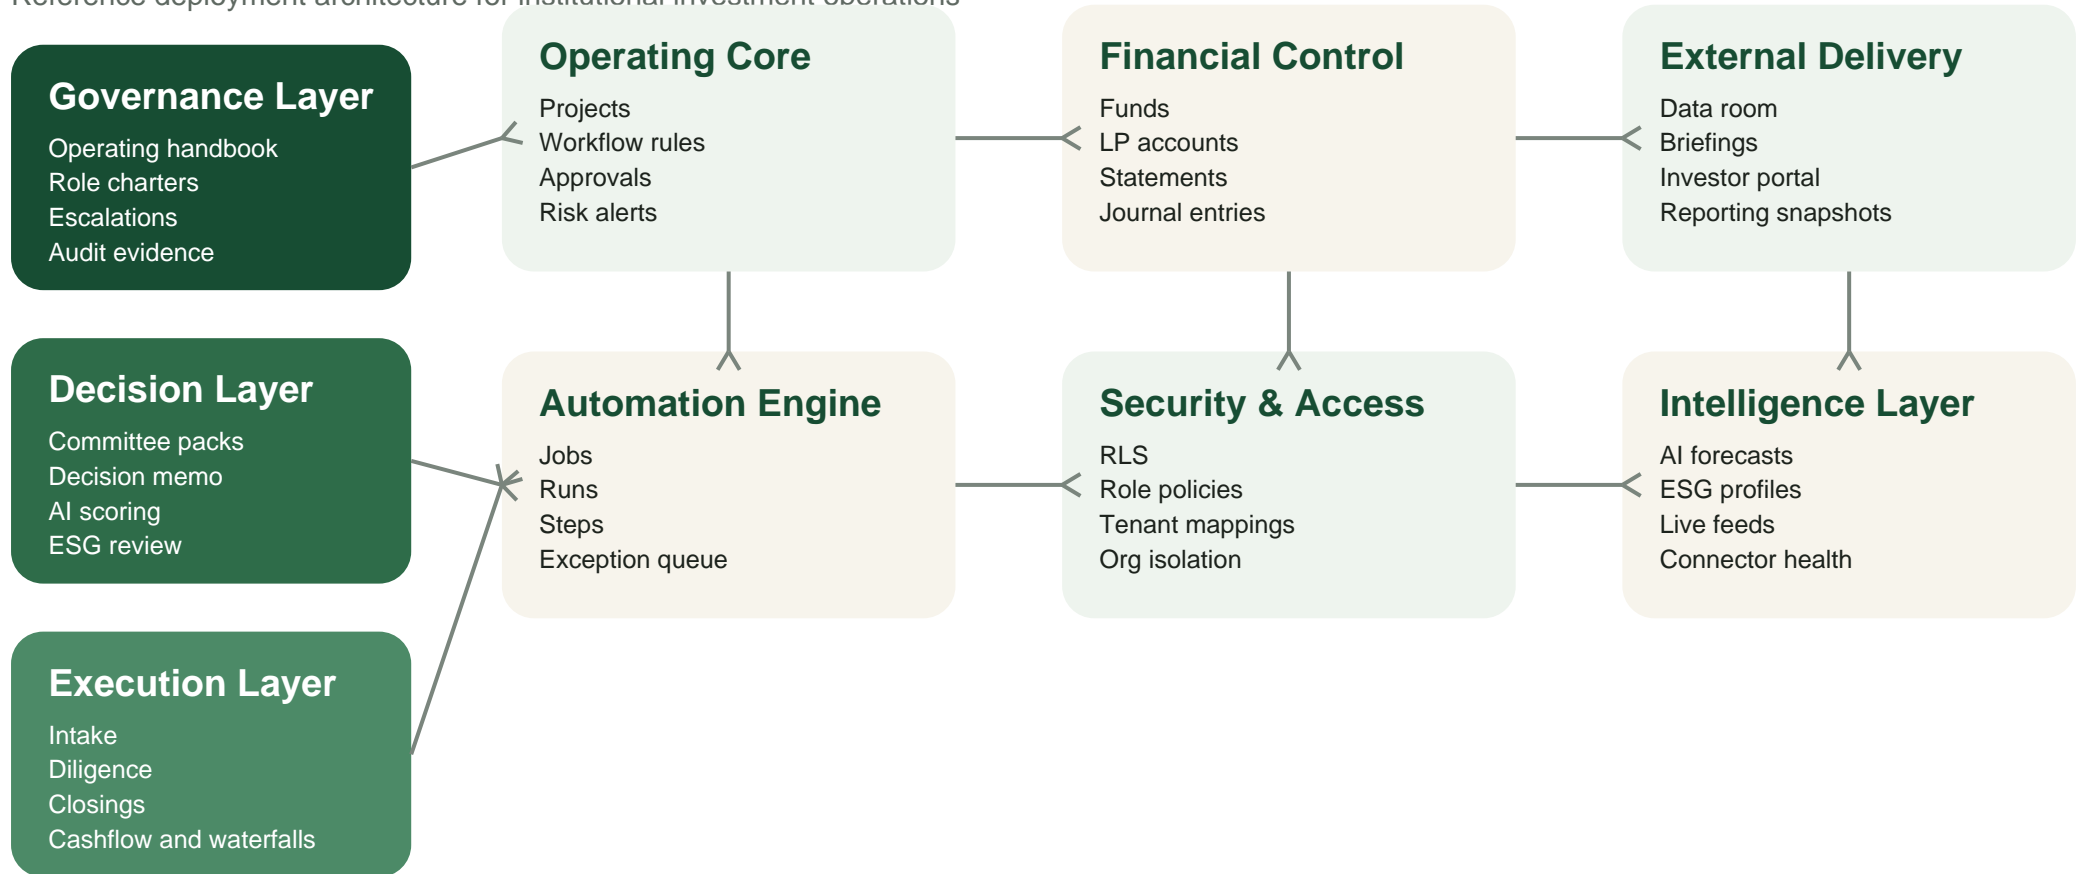

# Terra Vita Deployment Architecture Diagram

Reference deployment architecture for institutional investment operations

**Outcome** A repeatable, auditable, institution-ready operating standard spanning decisioning, control, delivery, and assurance.